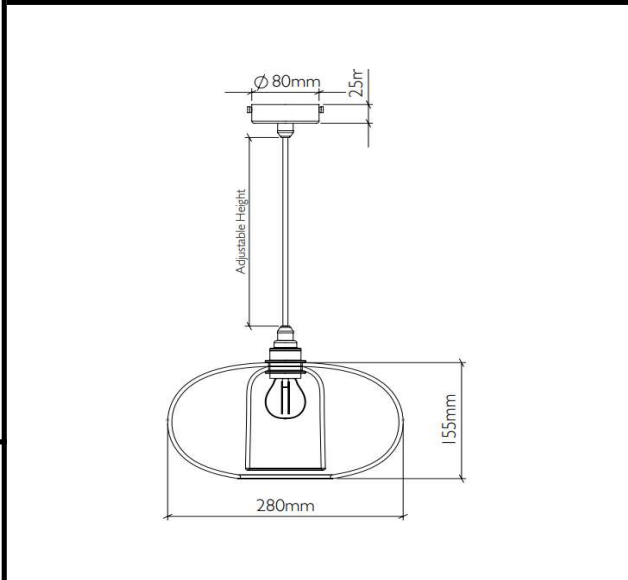

Sovitron Interior Pvt.Ltd.

Model Name	Glass Pendant / DL-CGL13-12
Description	Decorative Light

Technical description	Image
-----------------------	-------

Dimension	Dia=280mm H=155mm
Frame	Glass
Color Tempertaure	3000K
Power	12W
Total Luminous Flux	840 lm
Efficacy	70 lm/W
IP rating	20
Color Rendering	≥80
Mounting	Pendant
Optics	E27 Holder
Dimming	NON-Dimmable
Operating Voltage	220-240 VAC
Standard Lifetime	L70 minimum at 50,000 burning hours

Dimension diagram

Remarks:-

Address: Plot #7 Saroorpur-Nangla Industrial Area,Ballabgarh-Sohna Road,Faridabad-121005
Email: info@sovitron.com